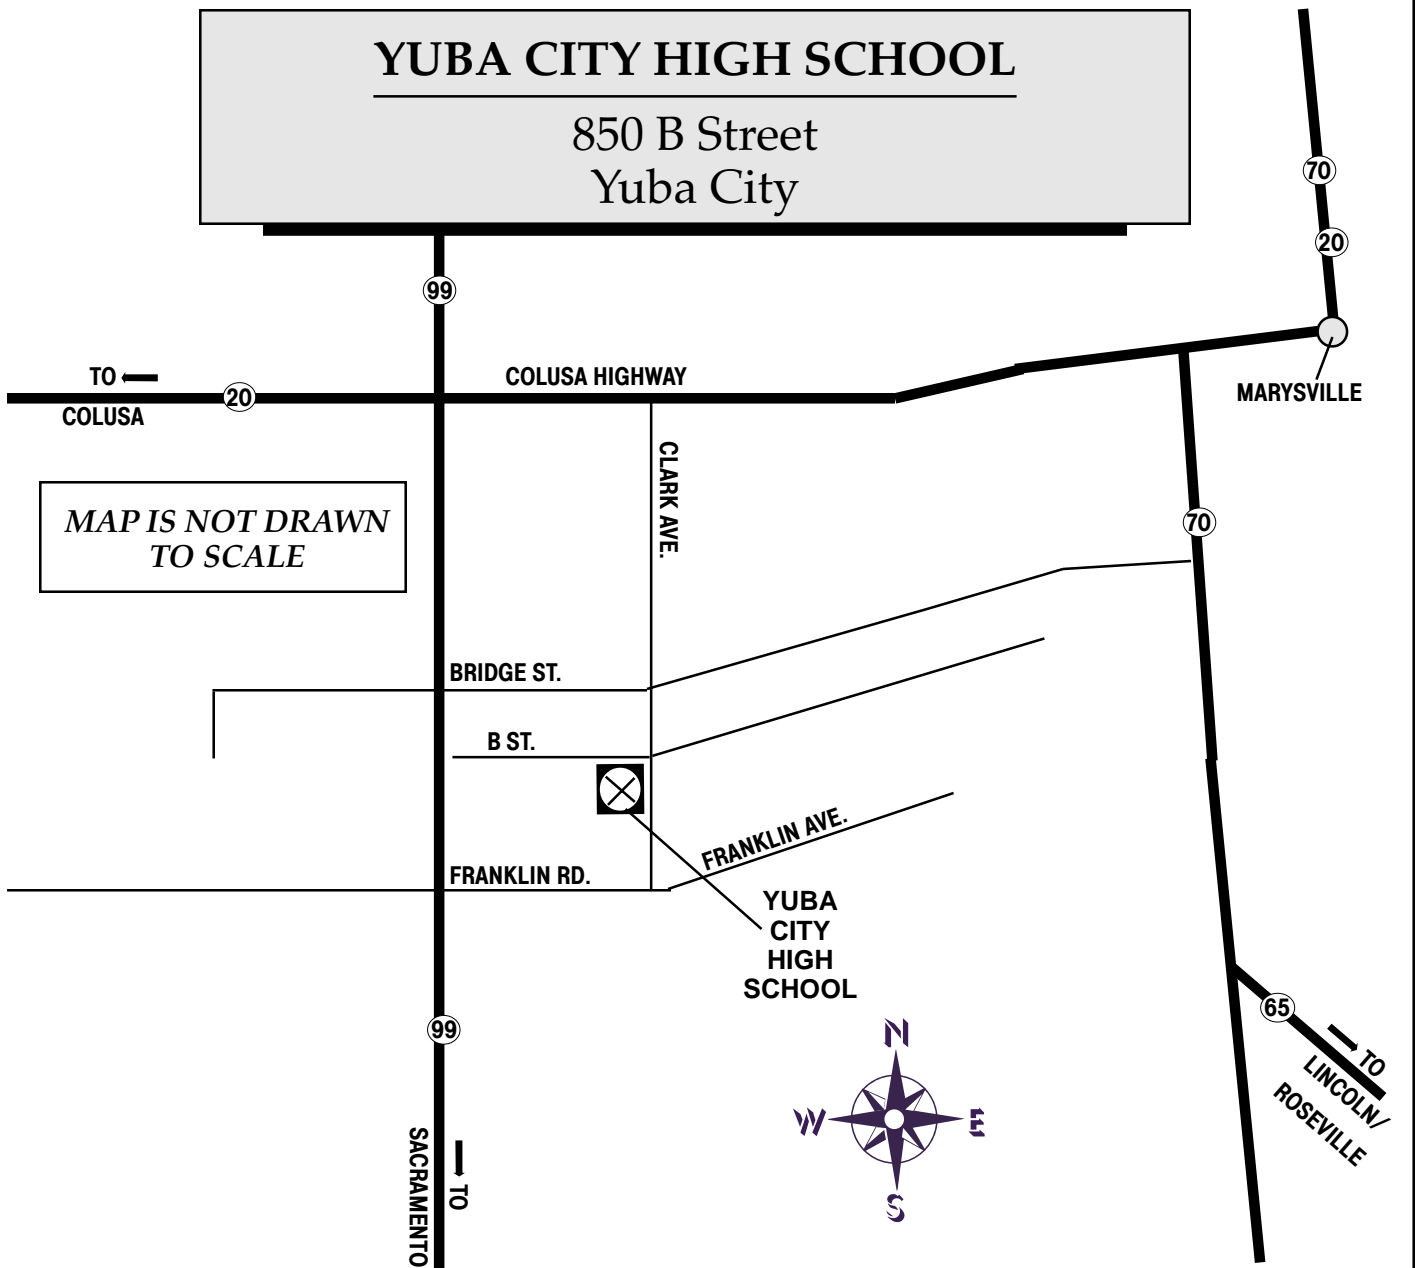

YUBA CITY HIGH SCHOOL

850 B Street
Yuba City

DIRECTIONS TO YUBA CITY HIGH SCHOOL:

General Directions:

From the Sacramento area: Take I-5 north toward the airport. At the Highway 70/99 junction, exit from I-5 and head north. Take the 99 split to Yuba City and then follow the Highway 99 directions below.

From the Roseville area: Take Highway 65 through Lincoln to Marysville. Highway 65 then merges with Highway 70 near Marysville. Take Highway 70 to Highway 20 and head west on Highway 20. Then follow the Highway 20 directions below.

From Highway 99: Turn right (east) at Bridge Street. At Clark Avenue, turn right (south). At B Street, turn left (west). School is at corner of B Street and Clark Avenue.

From Highway 20: At Clark Avenue (in Yuba City), go south off Highway 20. At B Street, turn left (west). School is at corner of B Street and Clark Avenue.