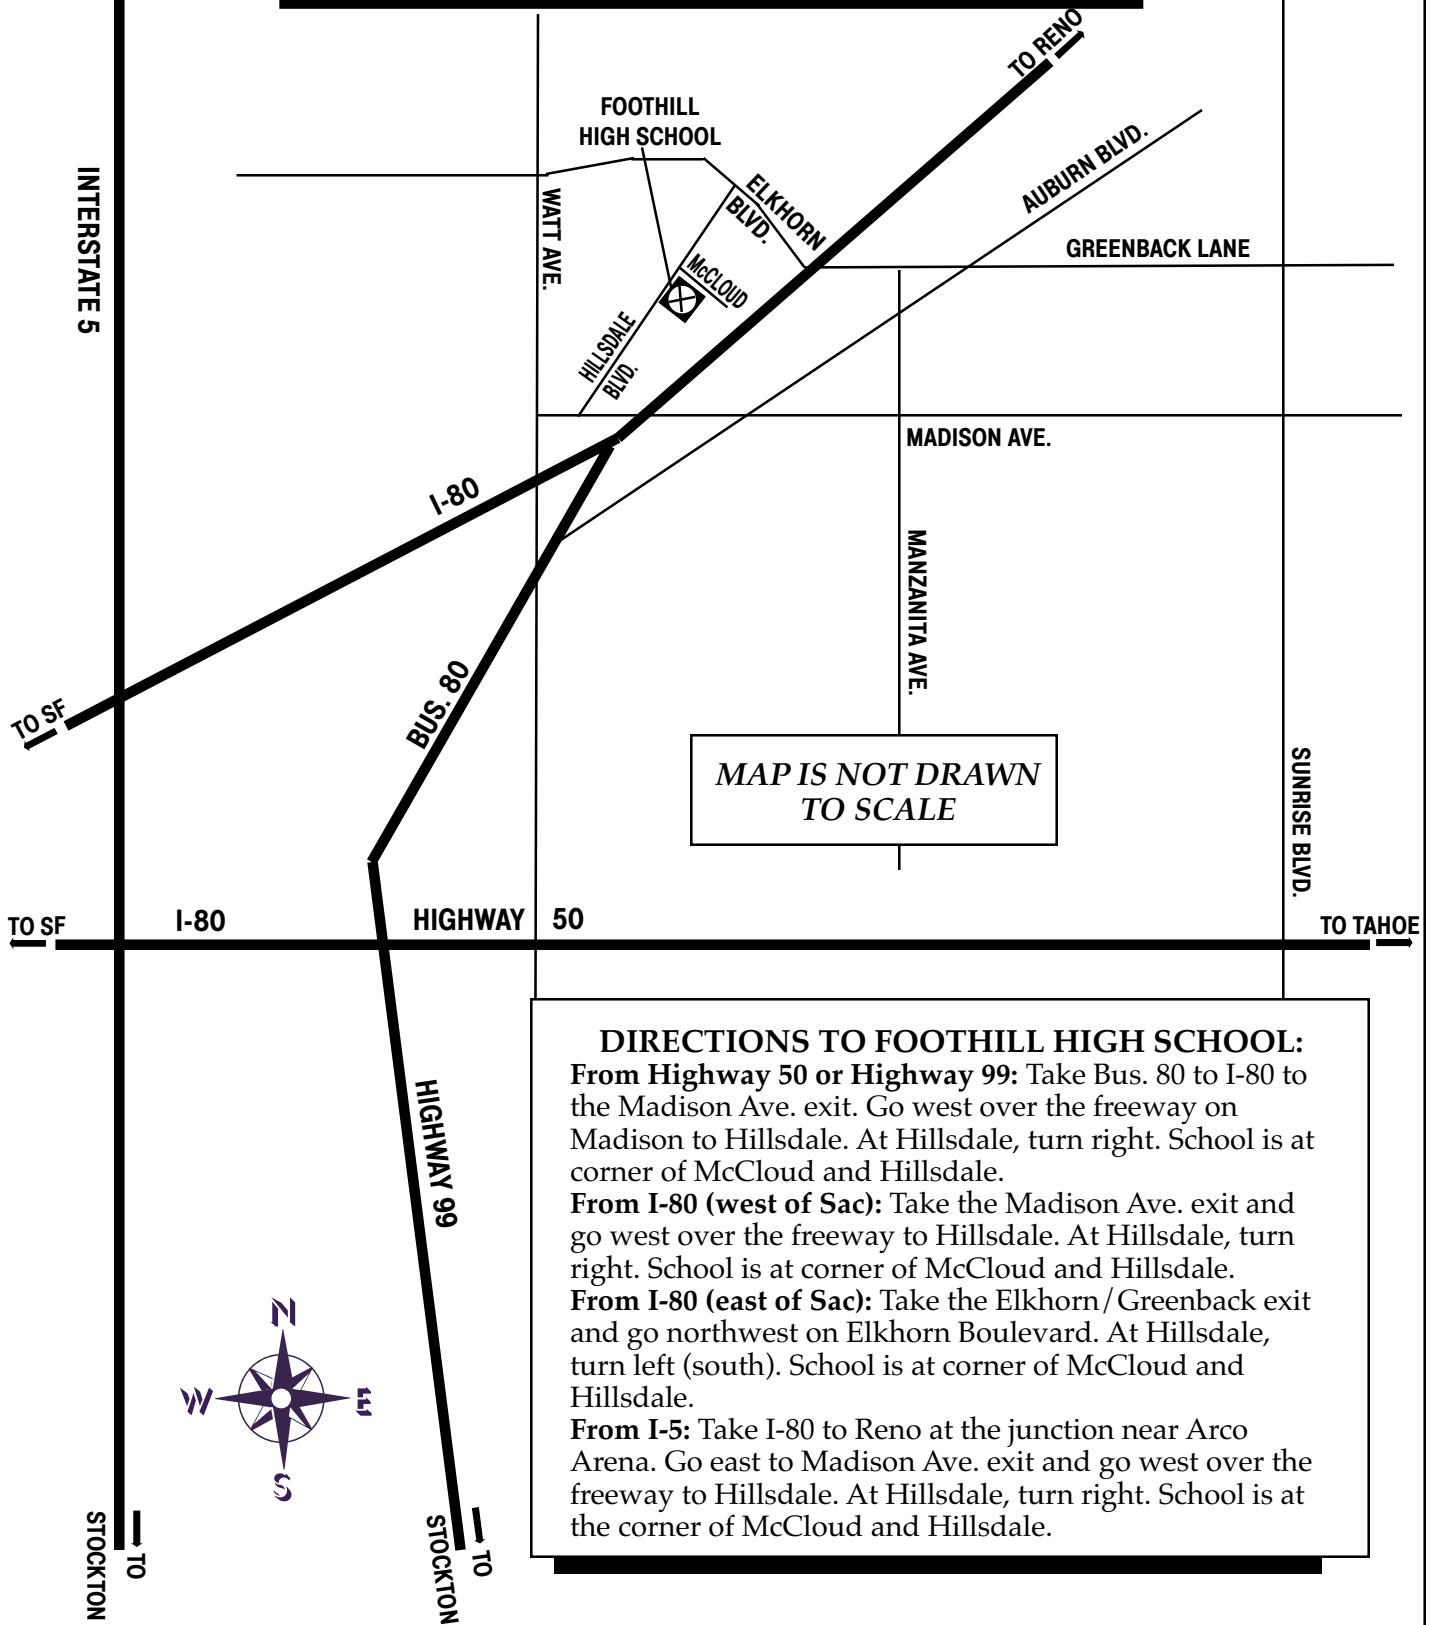

FOOTHILL HIGH SCHOOL

5000 McCloud Drive
Sacramento

DIRECTIONS TO FOOTHILL HIGH SCHOOL:

From Highway 50 or Highway 99: Take Bus. 80 to I-80 to the Madison Ave. exit. Go west over the freeway on Madison to Hillsdale. At Hillsdale, turn right. School is at corner of McCloud and Hillsdale.

From I-80 (west of Sac): Take the Madison Ave. exit and go west over the freeway to Hillsdale. At Hillsdale, turn right. School is at corner of McCloud and Hillsdale.

From I-80 (east of Sac): Take the Elkhorn/Greenback exit and go northwest on Elkhorn Boulevard. At Hillsdale, turn left (south). School is at corner of McCloud and Hillsdale.

From I-5: Take I-80 to Reno at the junction near Arco Arena. Go east to Madison Ave. exit and go west over the freeway to Hillsdale. At Hillsdale, turn right. School is at the corner of McCloud and Hillsdale.